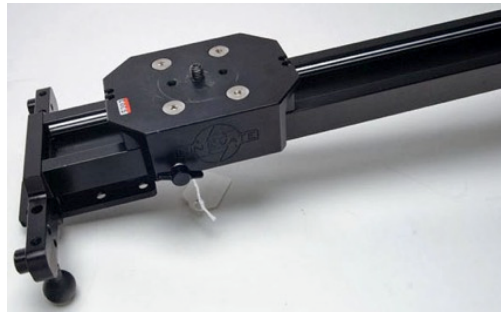

Carbon Fiber Legs

Manfrotto 501 Fluid Head (13lb max capacity)

\$10

\$30

Manfrotto 3221WN legs

100mm Hi-Hat	\$5	\$15
Manfrotto Monopod (17.6lb capacity)	\$10	\$30
Cinevate Atlas Slider (25lb max capacity)	\$20	\$60
100mm Half-Ball adapter		