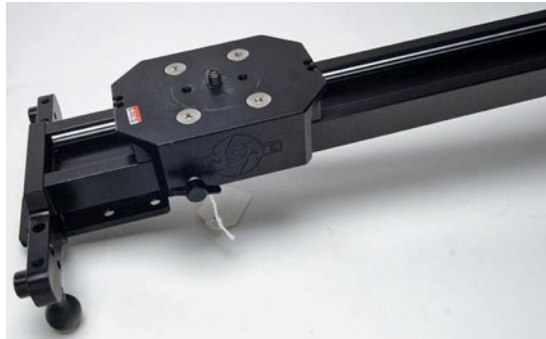

\$5 each

\$15 each

3 - 128GB 160MB/s & 2 32GB 160MB/s available

Camera Mounts

Manfrotto 516 Fluid Head Tripod (22lbs max capacity)	\$20	\$60
Benro BV10 Fluid Head Tripod (22lbs max capacity)	\$20	\$60
Manfrotto 501 Fluid Head (13lb max capacity) Manfrotto 3221WN legs	\$10	\$30
100mm Hi-Hat	\$5	\$15
Manfrotto Monopod (17.6lb capacity)	\$10	\$30
Cinevate Atlas Slider (25lb max capacity) 100mm Half-Ball adapter	\$20	\$60